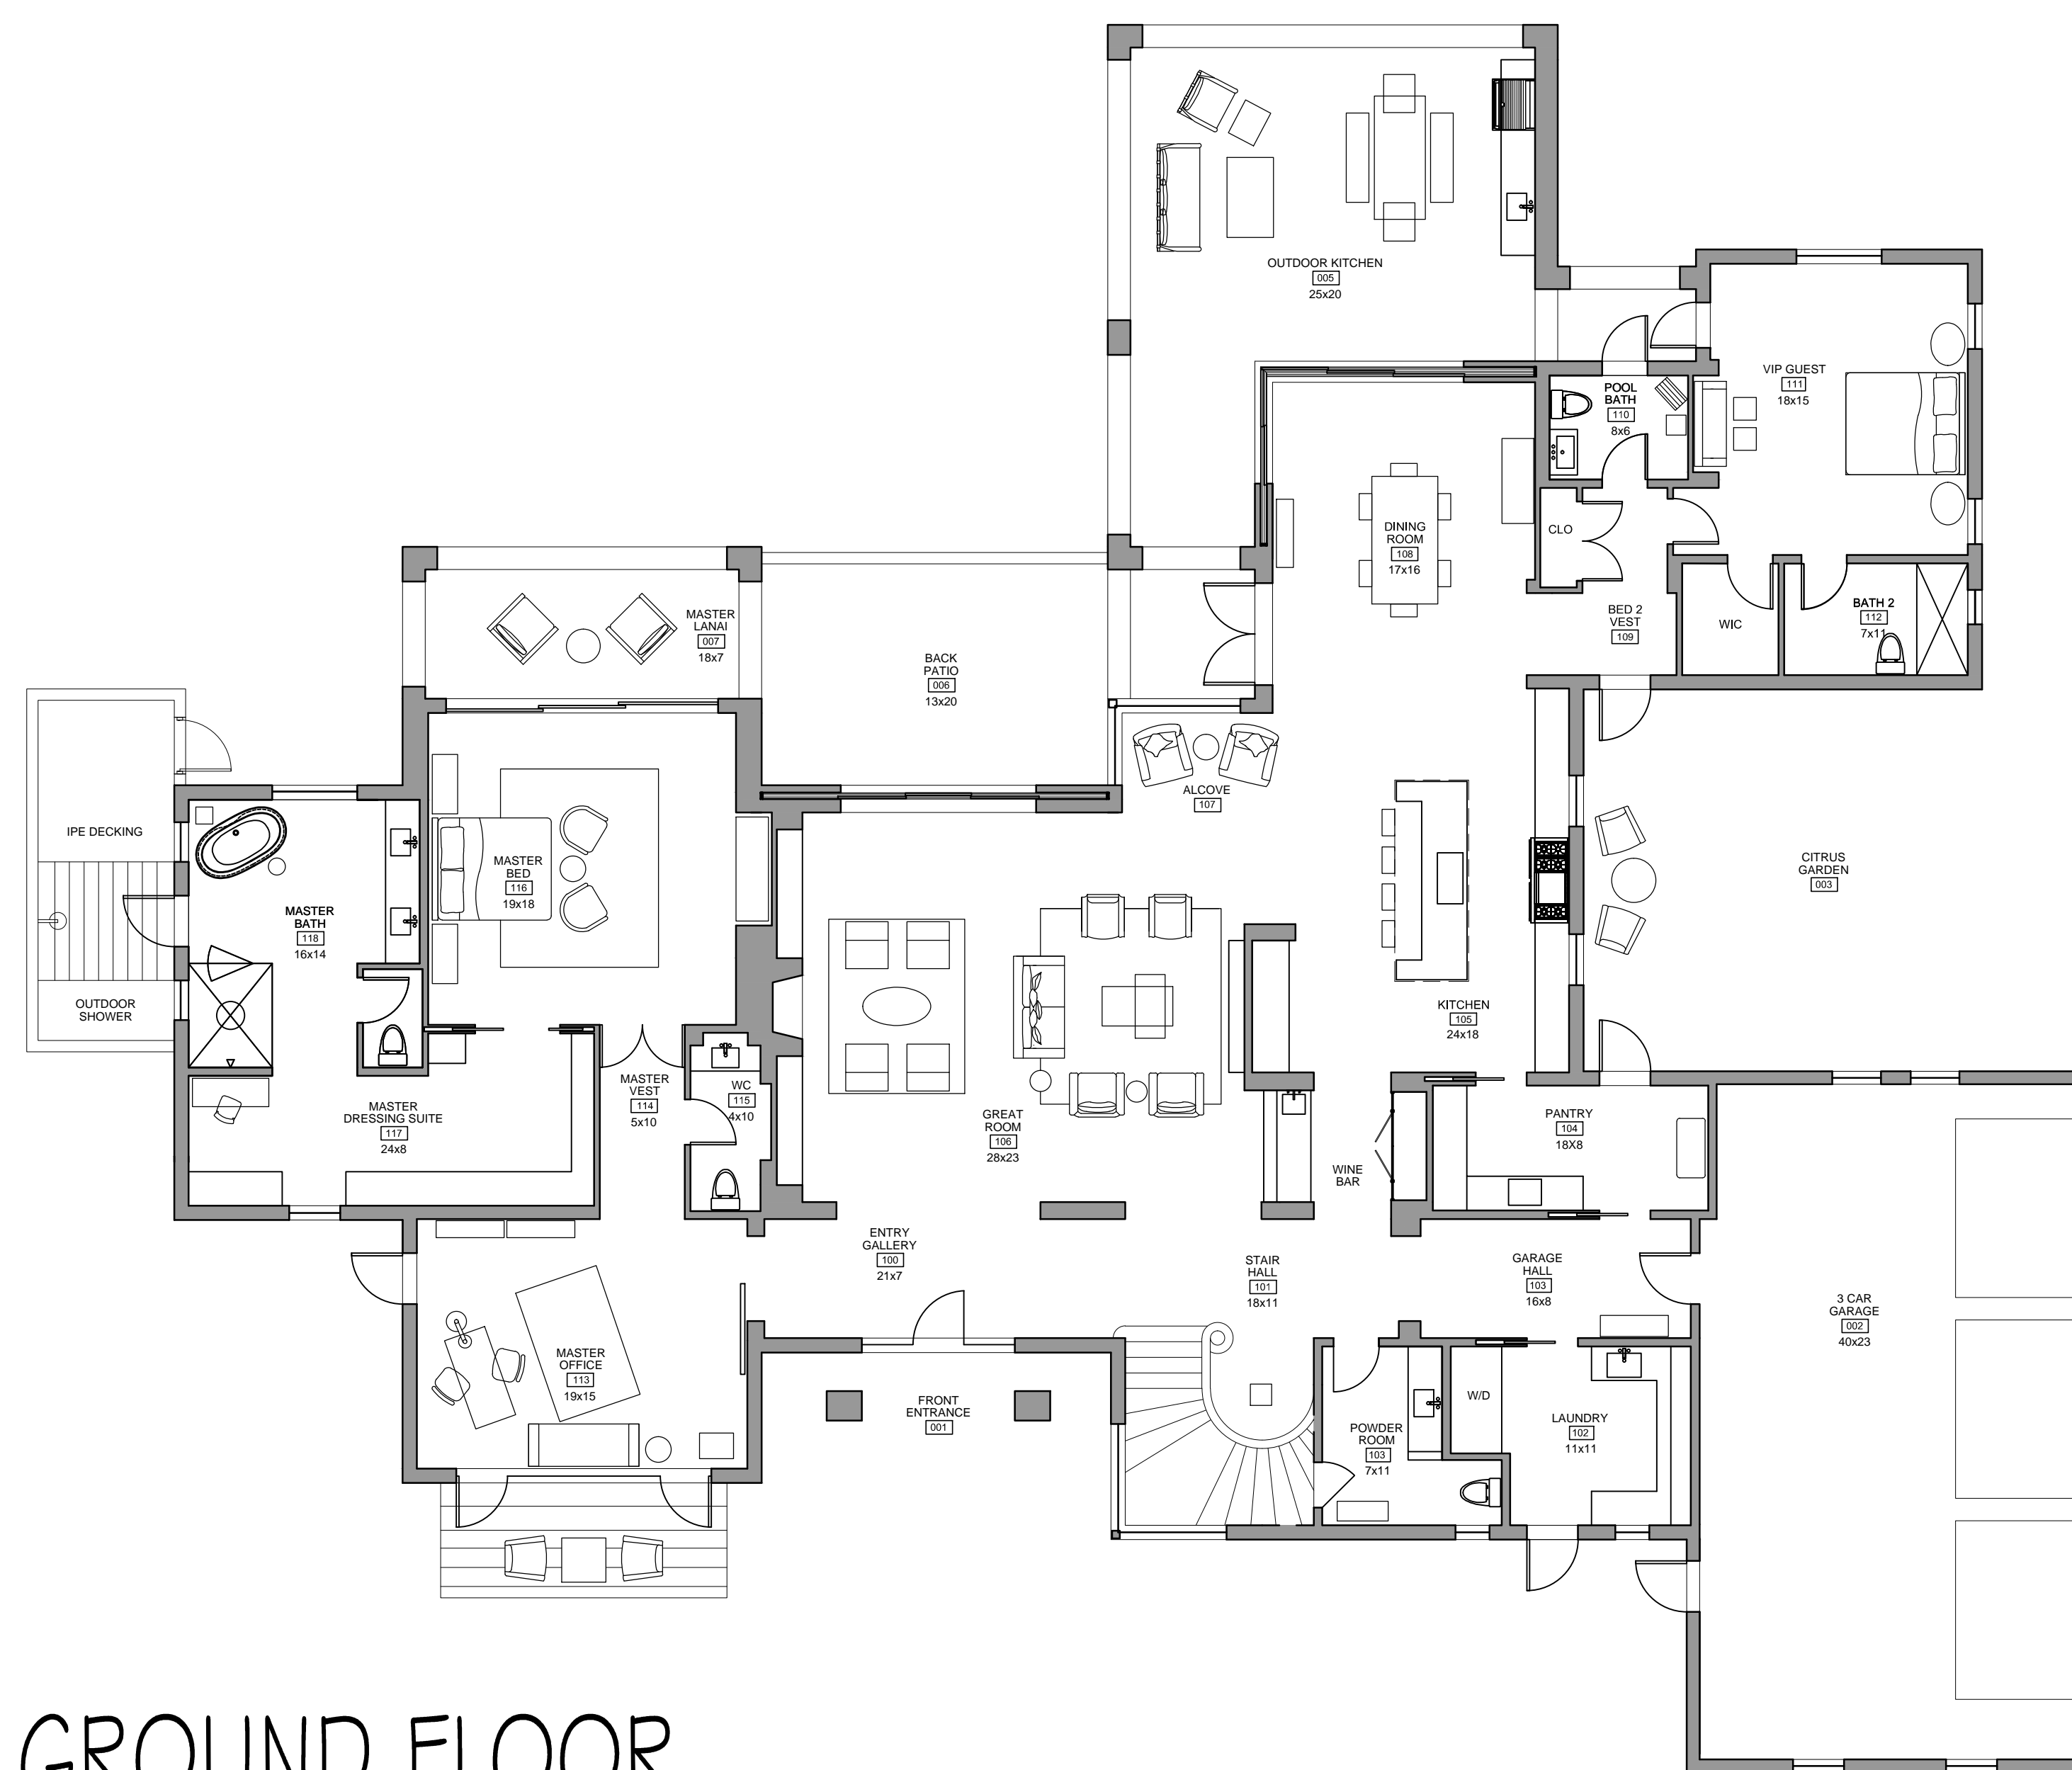

FARMHOUSE CHIC
581 MYRTLE RD, NAPLES, FLORIDA

GROUND FLOOR FURNITURE PLAN - SCALE: 3/16" = 1'-0"

R.O.I.
Naples

Luxury Development

FARMHOUSE CHIC
581 MYRTLE RD, NAPLES, FLORIDA
SECOND FLOOR FURNITURE PLAN - SCALE" 3/16" = 1'-0"

SECOND FLOOR

GROUND FLOOR

FARMHOUSE CHIC
581 MYRTLE RD, NAPLES, FLORIDA
FURNITURE PLANS - SCALE: 1/8" = 1'-0"