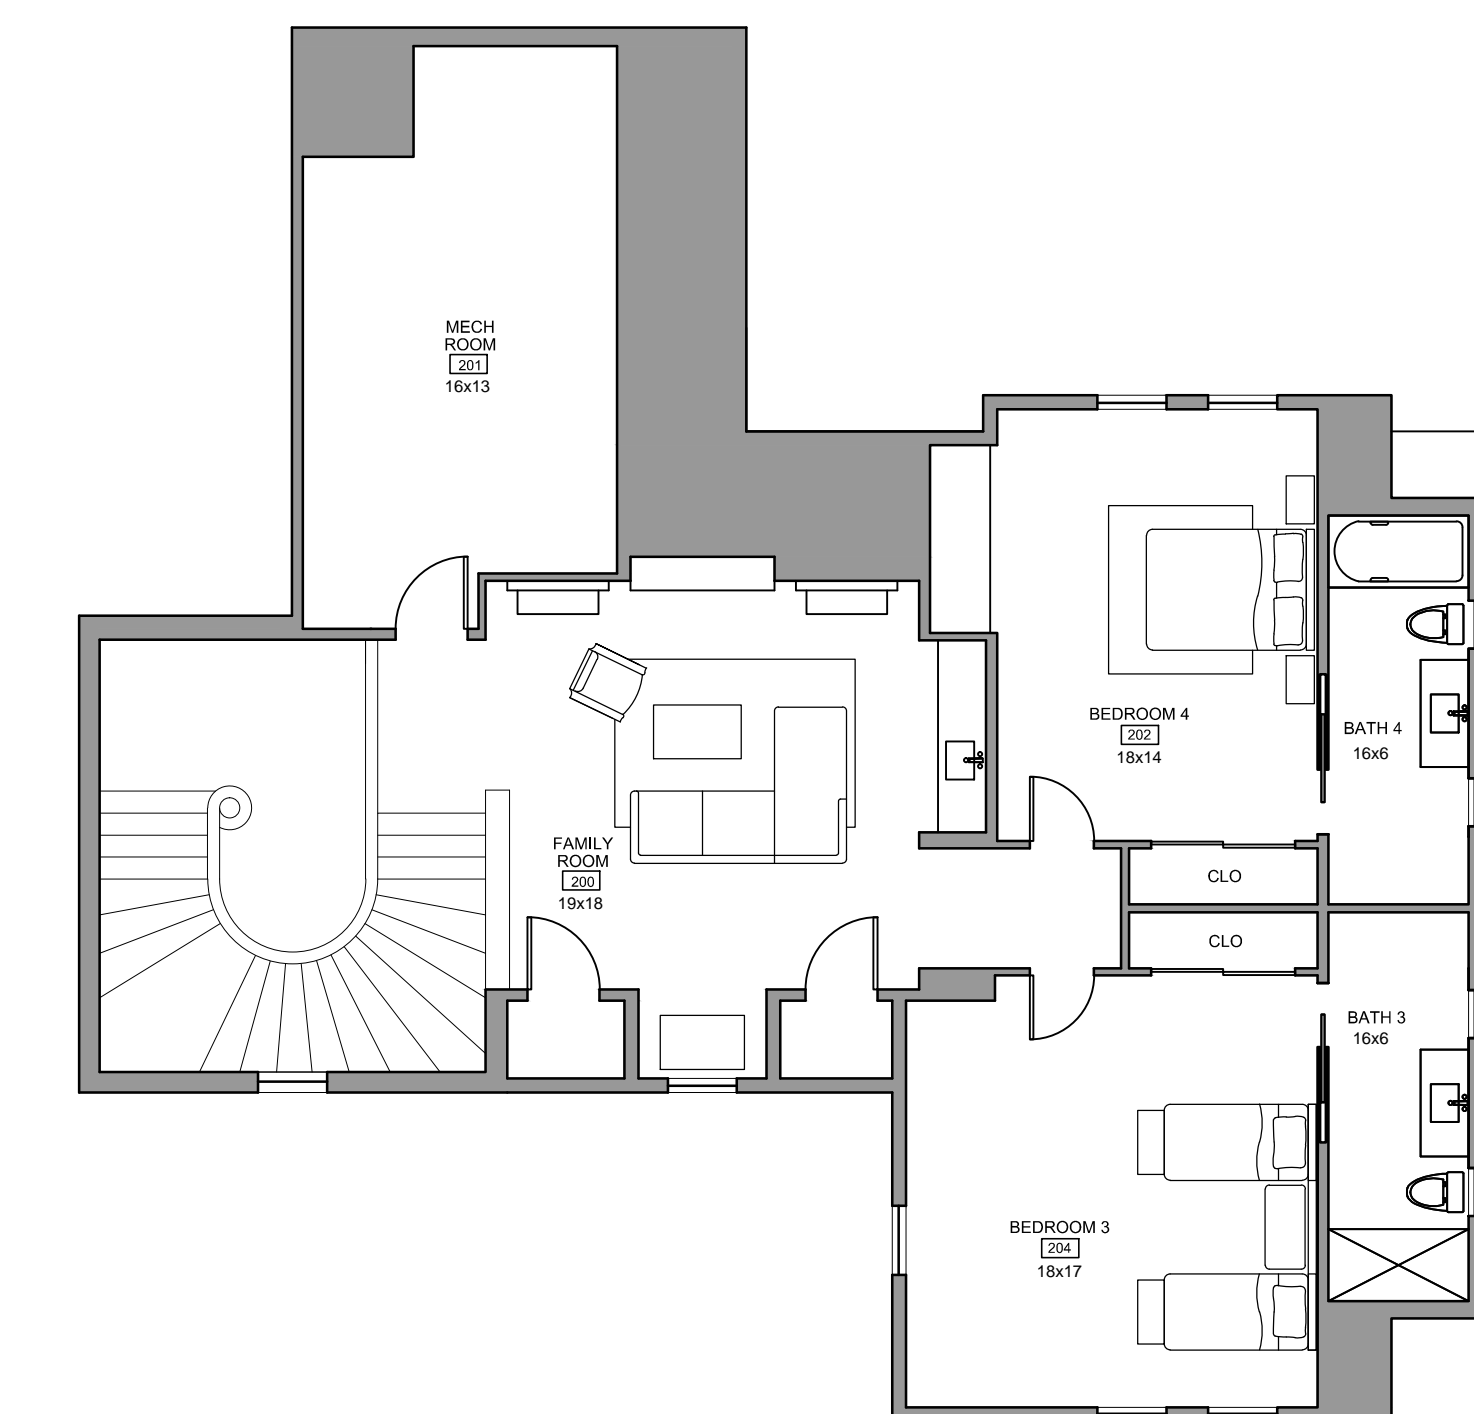

FARMHOUSE CHIC
581 MYRTLE RD, NAPLES, FLORIDA

GROUND FLOOR FURNITURE PLAN - SCALE: 3/16" = 1'-0"

R.O.I.
Naples

Luxury Development

FARMHOUSE CHIC
581 MYRTLE RD, NAPLES, FLORIDA
SECOND FLOOR FURNITURE PLAN - SCALE" 3/16" = 1'-0"

SECOND FLOOR

GROUND FLOOR

FARMHOUSE CHIC
581 MYRTLE RD, NAPLES, FLORIDA
FURNITURE PLANS - SCALE: 1/8" = 1'-0"