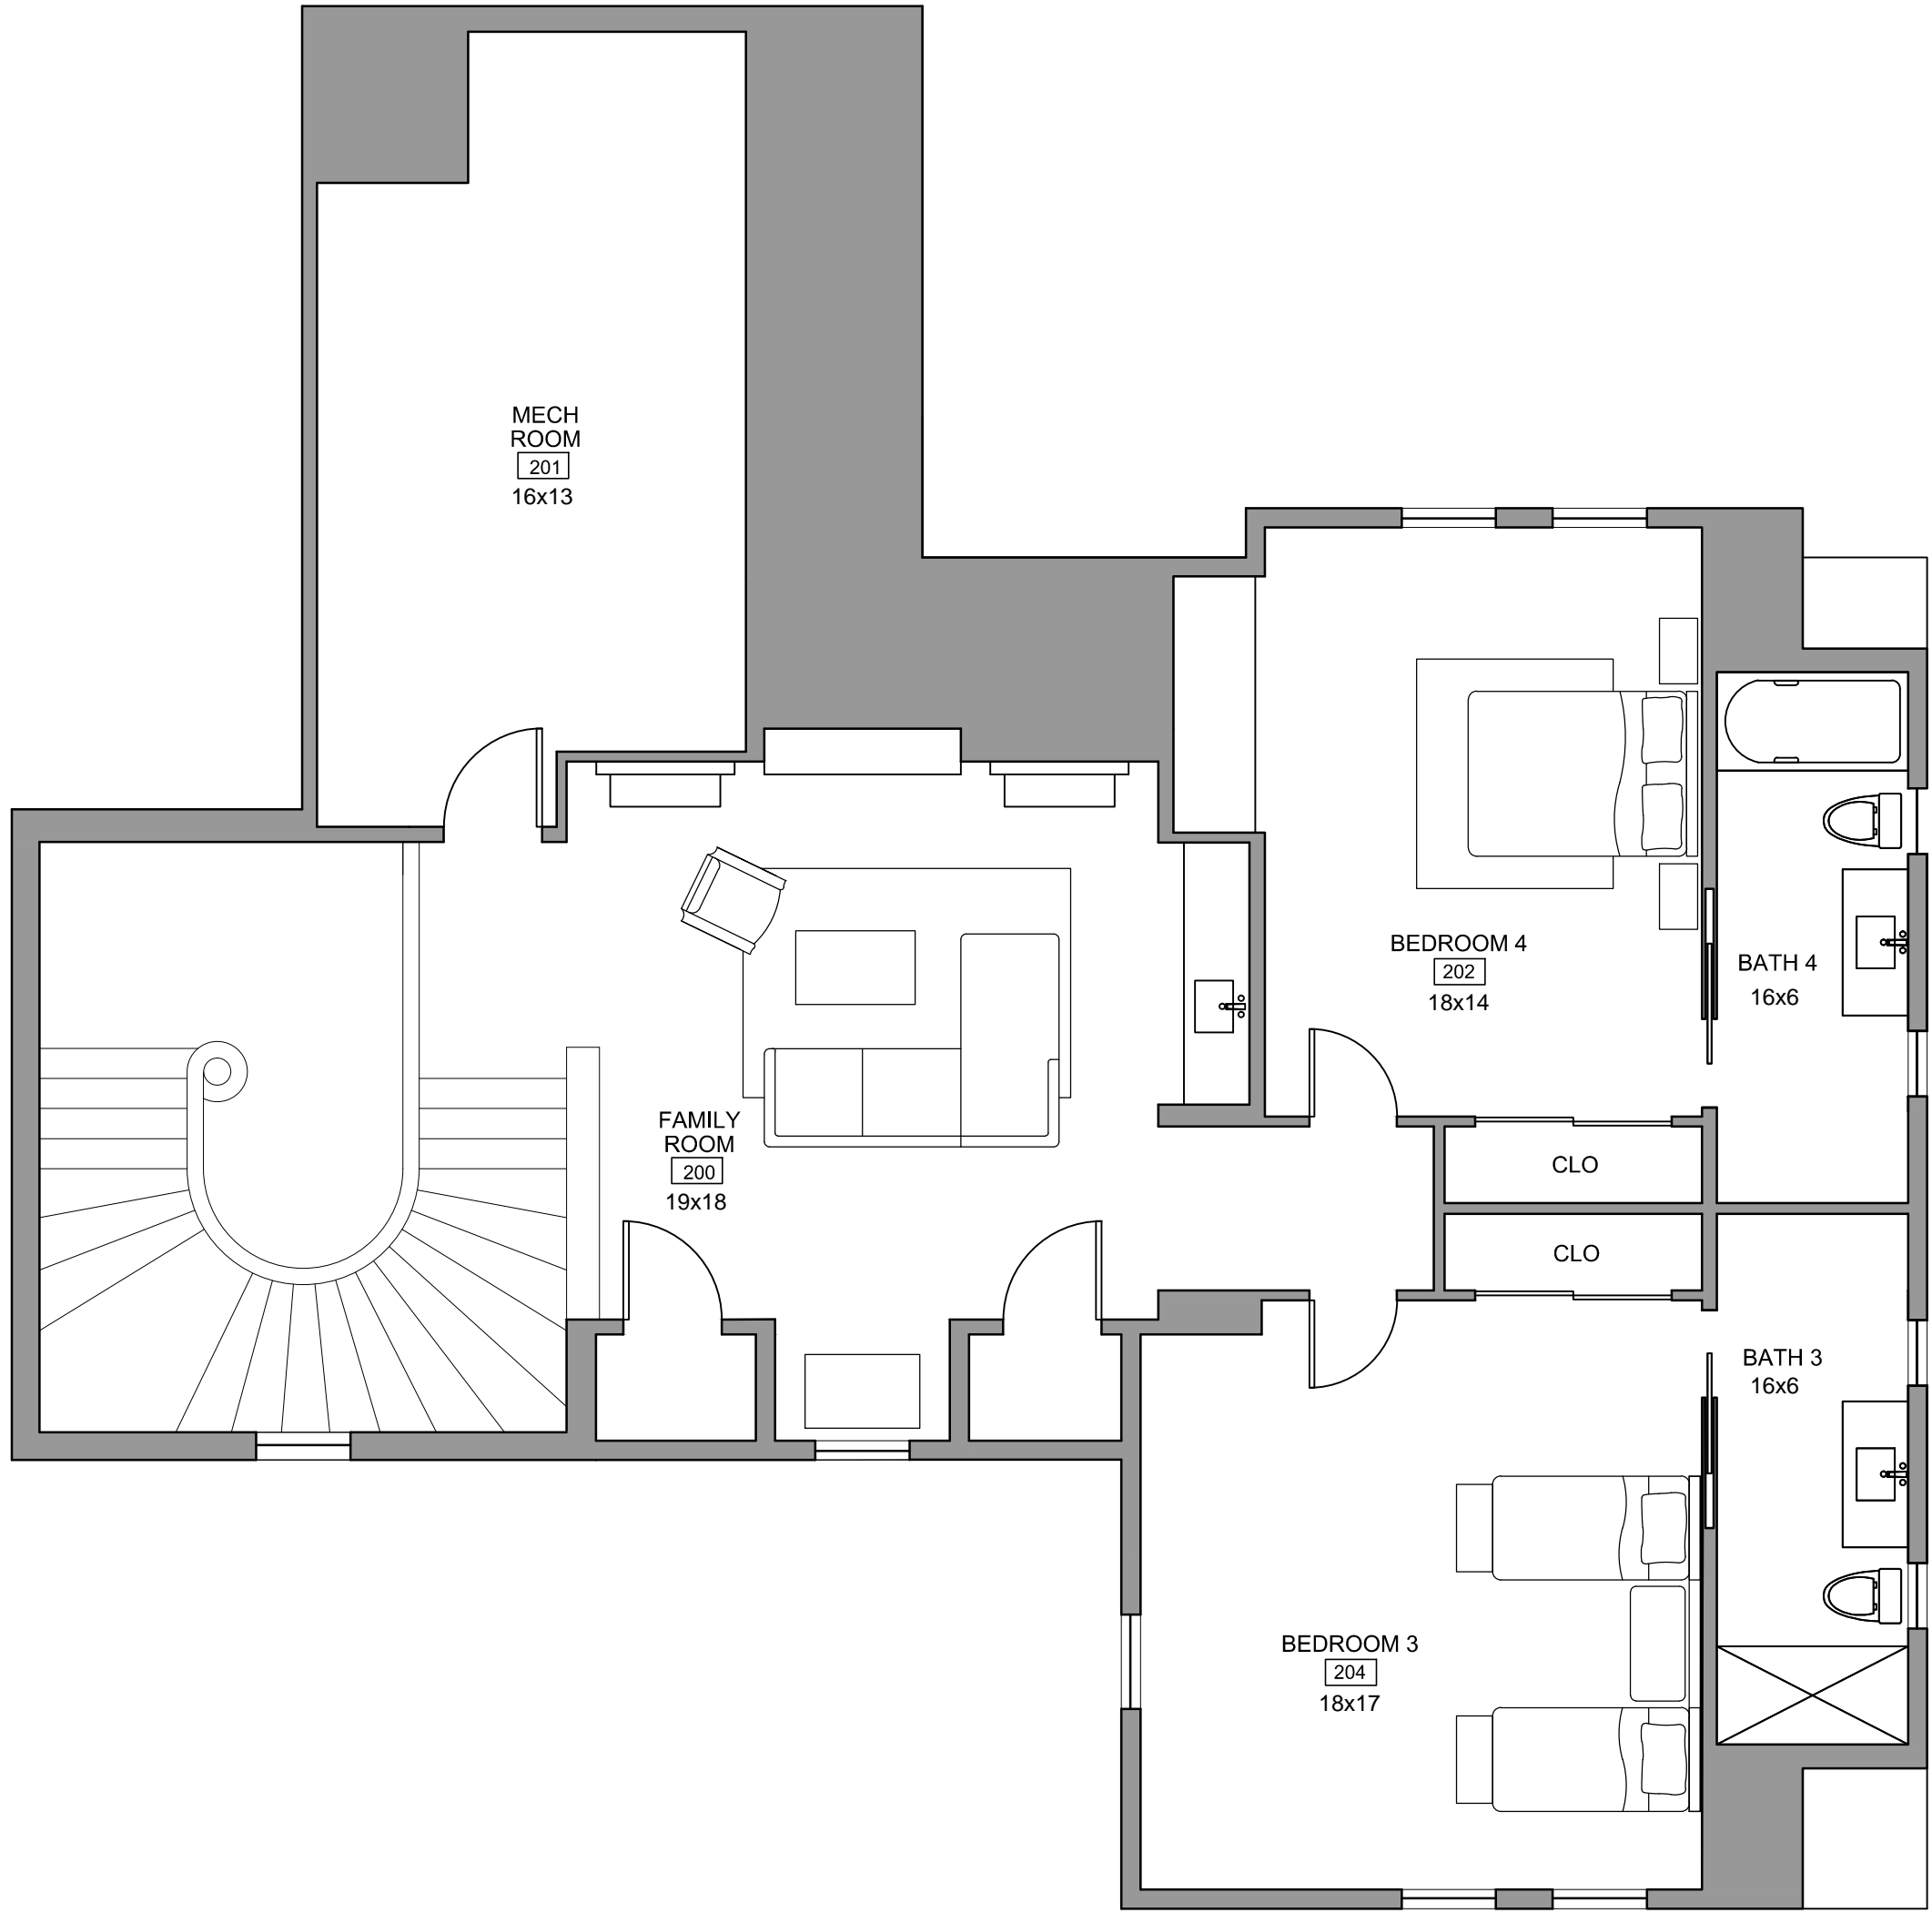

FARMHOUSE CHIC
581 MYRTLE RD, NAPLES, FLORIDA

GROUND FLOOR FURNITURE PLAN - SCALE: 3/16" = 1'-0"

R.O.I.
Naples

Luxury Development

FARMHOUSE CHIC
581 MYRTLE RD, NAPLES, FLORIDA
SECOND FLOOR FURNITURE PLAN - SCALE" 3/16" = 1'-0"

SECOND FLOOR

GROUND FLOOR

FARMHOUSE CHIC
581 MYRTLE RD, NAPLES, FLORIDA
FURNITURE PLANS - SCALE: 1/8" = 1'-0"